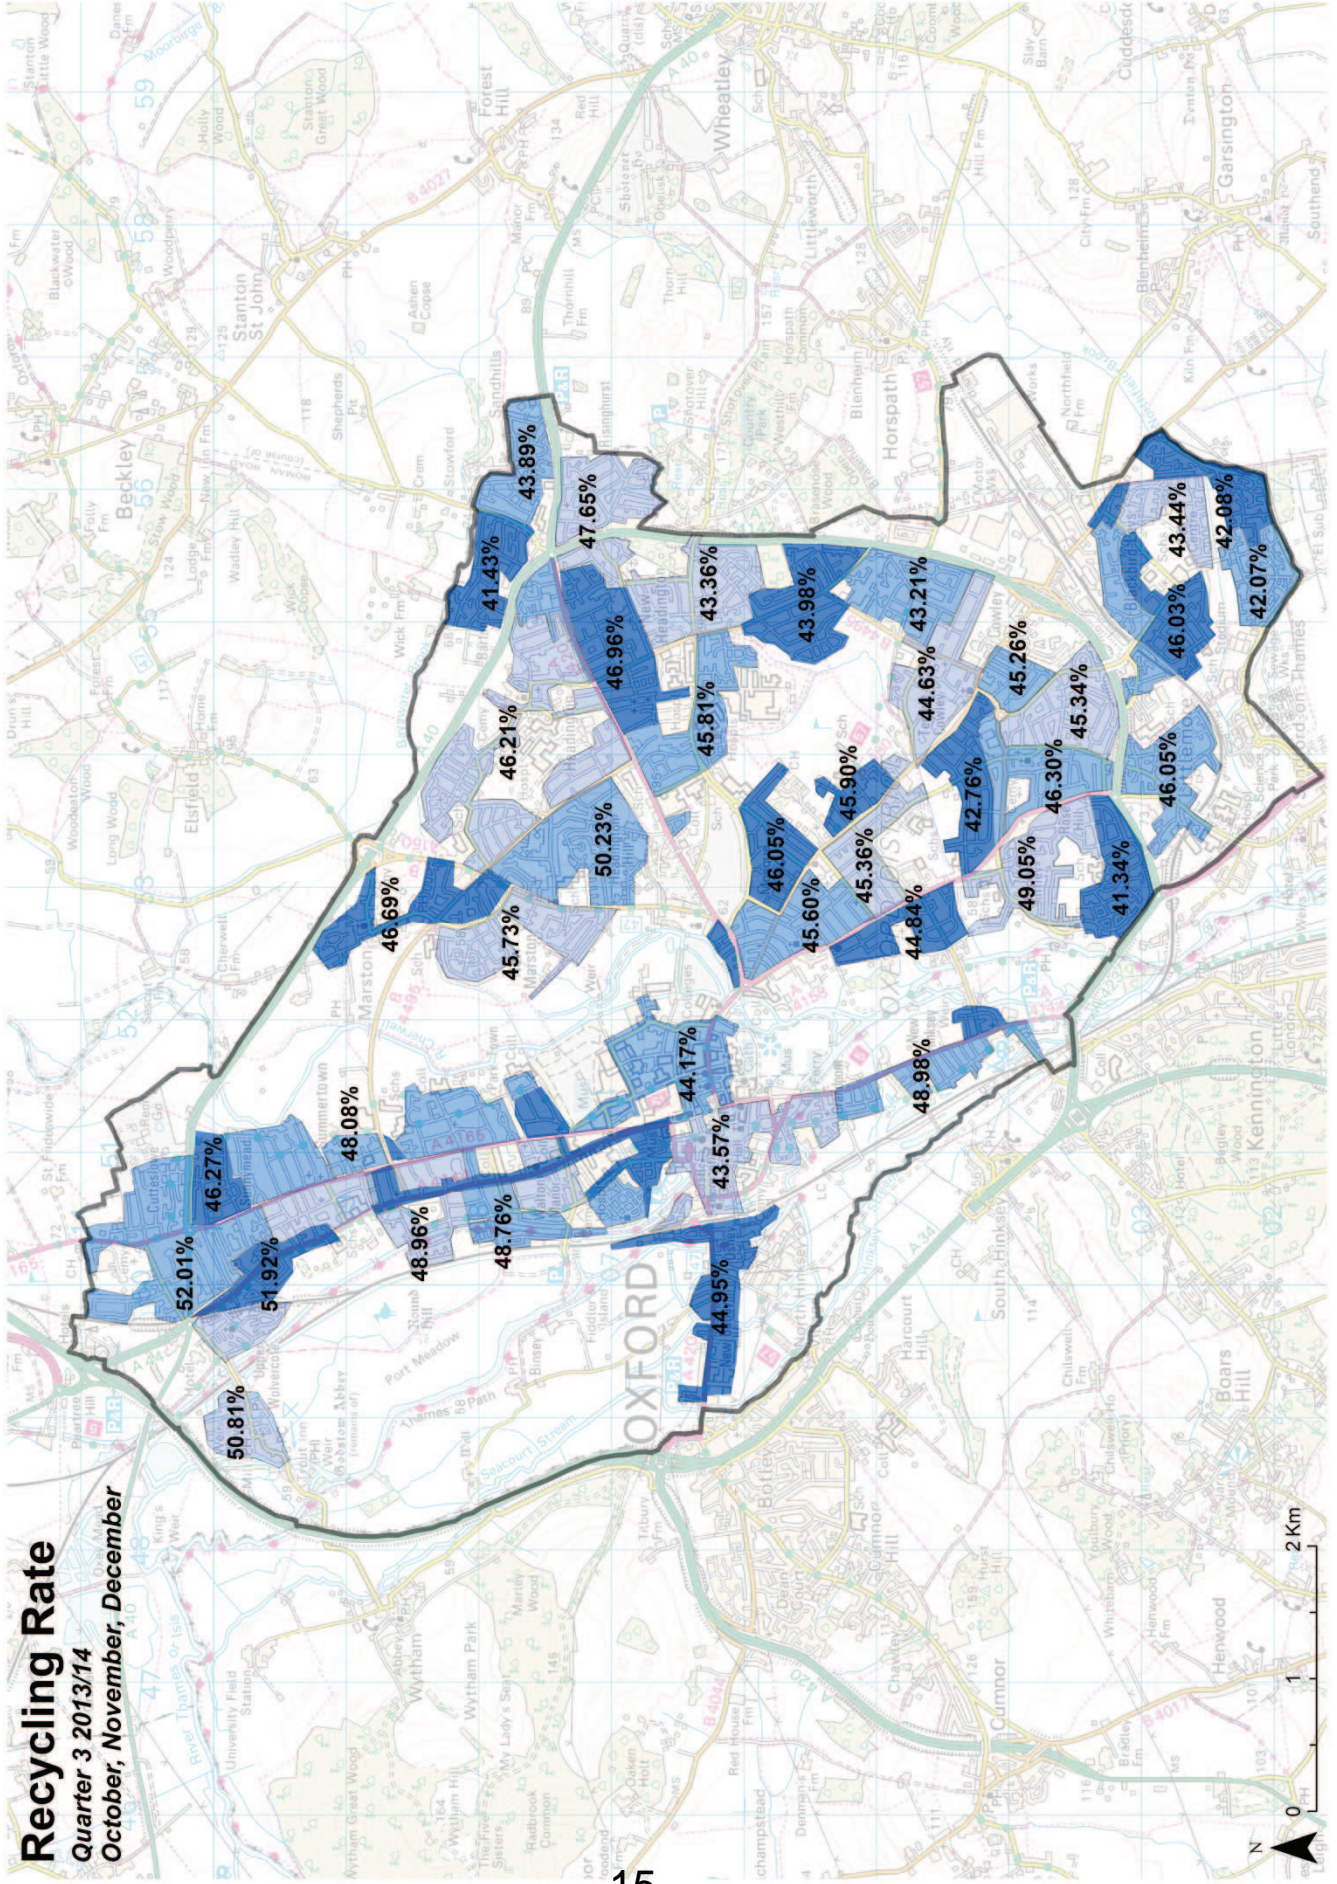

The following map displays the latest quarterly round recycling rate based on the material collected **KERBSIDE ONLY**.

Recycling Rate

Quarter 3 2013/14
October, November, December

This page is intentionally left blank